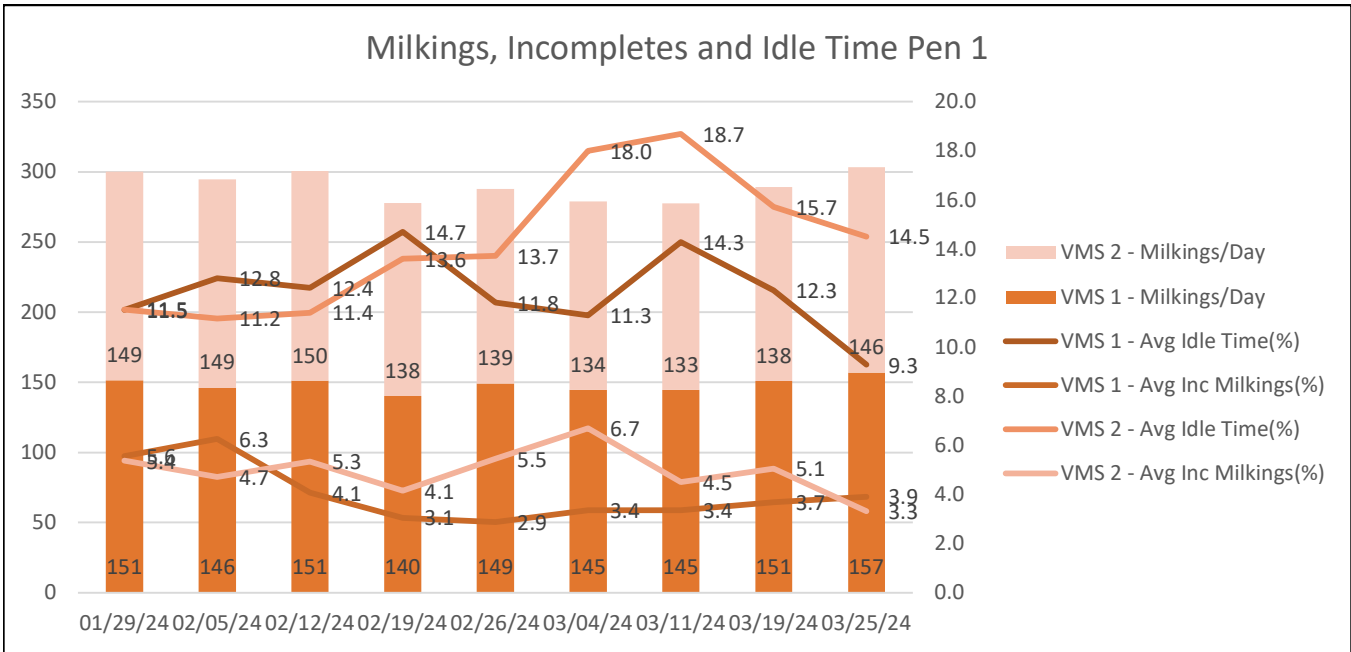

Expected PMR DMI	NA	Low Yield/Milking	1091, 1090, 1084, 618, 1295
Actual PMR DMI	NA	Long Duration	1154, 4381, 1050, 1281, 843
PMR Production	NA	High Incomplete	903, 1269, 1137, 1295
Max/Visit	2.6	Permission Excluded	193, 867
Dispense Rate	0.5		
Last Calibration	1/12/2024