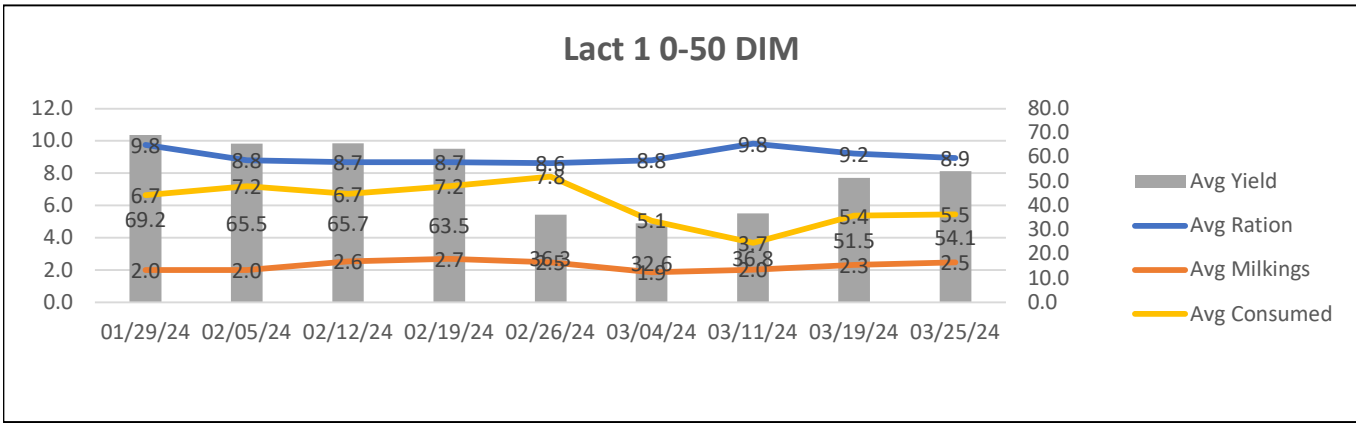

# PEAK PERFORMANCE REPORT

**FARM** Sample Robotic Dairy

**DATE** 3/25/2024

Mature cows 50 to 100 DIM are doing well at 139 lbs and 3.4 milkings.

Pellet intake is starting to go down faster consistent with lower max per visit.

6,000 lbs on VMS 2!

Incompletes are up to 8% on VMS 3. I am guessing this is training new heifers.

Source:Name:kly 032524.xlsx

Lactation Group	Days In Milk	Total Animals	7 Day Avg				
			7 Day Avg Yield	7 Day Avg Milkings	Yield per Milking	Avg Ration	Avg Robot Feed
1	1-50	20	54.1	2.5	21.7	8.9	5.5
1	51-100	2	76.0	2.9	26.9	9.1	6.5
1	101-150	8	89.3	2.7	32.8	10.5	6.9
1	151-200	16	81.5	2.5	32.9	8.7	5.5
1	201-250	9	84.8	2.4	35.1	9.2	5.0
1	251-300	3	69.8	2.0	34.8	6.7	5.4
<b>1 Total</b>		<b>58</b>	<b>72.9</b>	<b>2.5</b>	<b>29.2</b>	<b>9.0</b>	<b>5.6</b>
2+	1-50	22	93.2	3.1	29.7	11.6	5.3
2+	51-100	24	139.7	3.4	41.8	14.6	7.2
2+	101-150	21	122.5	3.0	41.5	13.0	6.0
2+	151-200	36	114.7	2.8	40.3	11.9	5.1
2+	201-250	14	91.2	2.5	36.6	9.9	4.5
2+	251-300	15	70.9	2.0	35.0	6.7	3.3
<b>2+ Total</b>		<b>132</b>	<b>109.4</b>	<b>2.9</b>	<b>38.0</b>	<b>11.7</b>	<b>5.4</b>
<b>Average All Lactations</b>		<b>190</b>	<b>98.3</b>	<b>2.8</b>	<b>35.3</b>	<b>10.9</b>	<b>5.5</b>

### Lact 2+ by DIM Last 60 Days