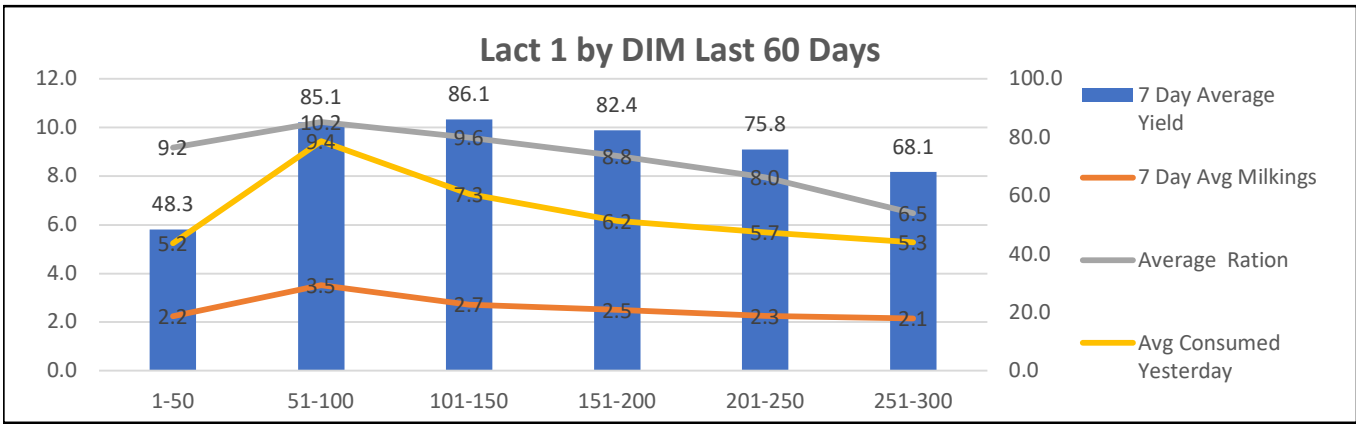

# PEAK PERFORMANCE REPORT

**FARM** Sample Robotic Dairy

**DATE** 3/25/2024

Mature cows 50 to 100 DIM are doing well at 139 lbs and 3.4 milkings.

Pellet intake is starting to go down faster consistent with lower max per visit.

6,000 lbs on VMS 2!

Incompletes are up to 8% on VMS 3. I am guessing this is training new heifers.

Source:Name:kly 032524.xlsx

Lactation Group	Days In Milk	Total Animals	7 Day Avg				
			7 Day Avg Yield	7 Day Avg Milkings	Yield per Milking	Avg Ration	Avg Robot Feed
1	1-50	20	54.1	2.5	21.7	8.9	5.5
1	51-100	2	76.0	2.9	26.9	9.1	6.5
1	101-150	8	89.3	2.7	32.8	10.5	6.9
1	151-200	16	81.5	2.5	32.9	8.7	5.5
1	201-250	9	84.8	2.4	35.1	9.2	5.0
1	251-300	3	69.8	2.0	34.8	6.7	5.4
<b>1 Total</b>		<b>58</b>	<b>72.9</b>	<b>2.5</b>	<b>29.2</b>	<b>9.0</b>	<b>5.6</b>
2+	1-50	22	93.2	3.1	29.7	11.6	5.3
2+	51-100	24	139.7	3.4	41.8	14.6	7.2
2+	101-150	21	122.5	3.0	41.5	13.0	6.0
2+	151-200	36	114.7	2.8	40.3	11.9	5.1
2+	201-250	14	91.2	2.5	36.6	9.9	4.5
2+	251-300	15	70.9	2.0	35.0	6.7	3.3
<b>2+ Total</b>		<b>132</b>	<b>109.4</b>	<b>2.9</b>	<b>38.0</b>	<b>11.7</b>	<b>5.4</b>
<b>Average All Lactations</b>		<b>190</b>	<b>98.3</b>	<b>2.8</b>	<b>35.3</b>	<b>10.9</b>	<b>5.5</b>

### Lact 2+ by DIM Last 60 Days