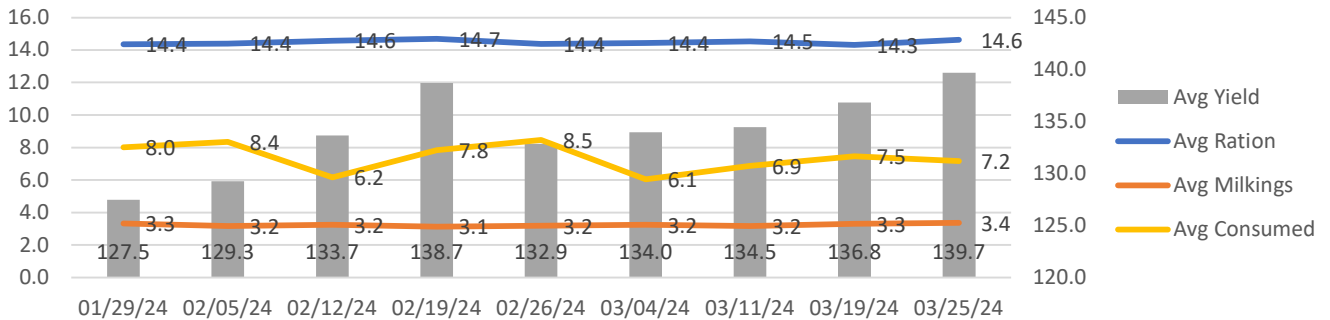

Lact 2+ 50-100