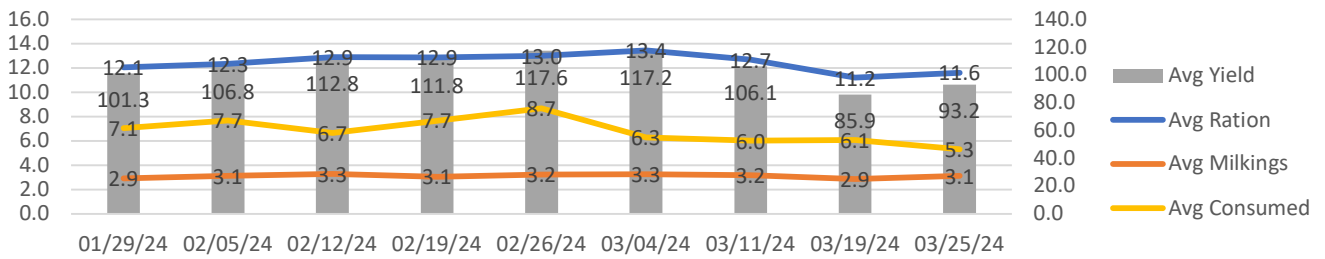

Lact 2+ 0-50