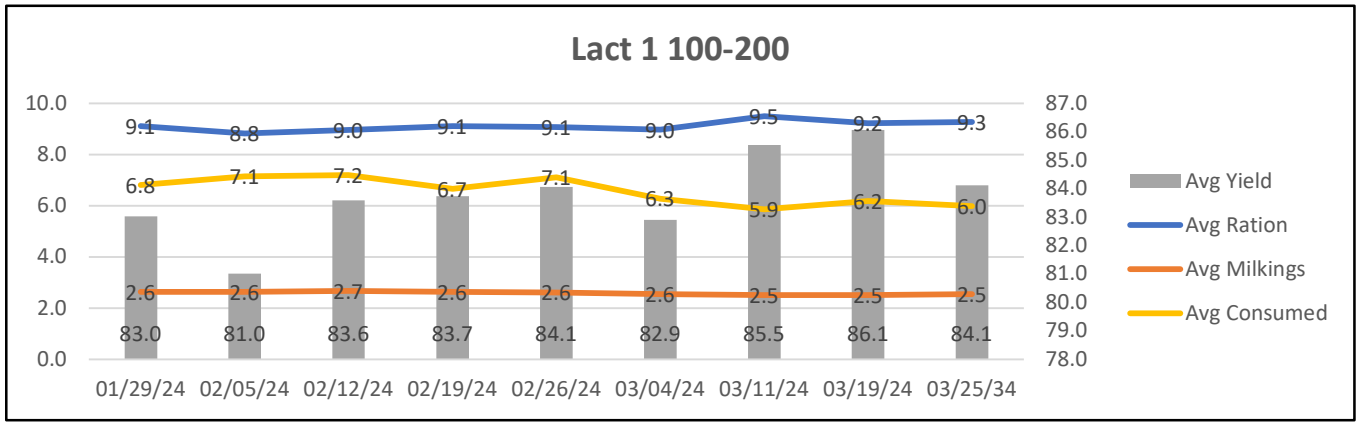

# PEAK PERFORMANCE REPORT

**FARM** Sample Robotic Dairy

**DATE** 3/25/2024

Mature cows 50 to 100 DIM are doing well at 139 lbs and 3.4 milkings.

Pellet intake is starting to go down faster consistent with lower max per visit.

6,000 lbs on VMS 2!

Incompletes are up to 8% on VMS 3. I am guessing this is training new heifers.

Source:Name:kly 032524.xlsx

Lactation Group	Days In Milk	Total Animals	7 Day Avg				
			7 Day Avg Yield	7 Day Avg Milkings	Yield per Milking	Avg Ration	Avg Robot Feed
1	1-50	20	54.1	2.5	21.7	8.9	5.5
1	51-100	2	76.0	2.9	26.9	9.1	6.5
1	101-150	8	89.3	2.7	32.8	10.5	6.9
1	151-200	16	81.5	2.5	32.9	8.7	5.5
1	201-250	9	84.8	2.4	35.1	9.2	5.0
1	251-300	3	69.8	2.0	34.8	6.7	5.4
<b>1 Total</b>		<b>58</b>	<b>72.9</b>	<b>2.5</b>	<b>29.2</b>	<b>9.0</b>	<b>5.6</b>
2+	1-50	22	93.2	3.1	29.7	11.6	5.3
2+	51-100	24	139.7	3.4	41.8	14.6	7.2
2+	101-150	21	122.5	3.0	41.5	13.0	6.0
2+	151-200	36	114.7	2.8	40.3	11.9	5.1
2+	201-250	14	91.2	2.5	36.6	9.9	4.5
2+	251-300	15	70.9	2.0	35.0	6.7	3.3
<b>2+ Total</b>		<b>132</b>	<b>109.4</b>	<b>2.9</b>	<b>38.0</b>	<b>11.7</b>	<b>5.4</b>
<b>Average All Lactations</b>		<b>190</b>	<b>98.3</b>	<b>2.8</b>	<b>35.3</b>	<b>10.9</b>	<b>5.5</b>

### Lact 2+ by DIM Last 60 Days