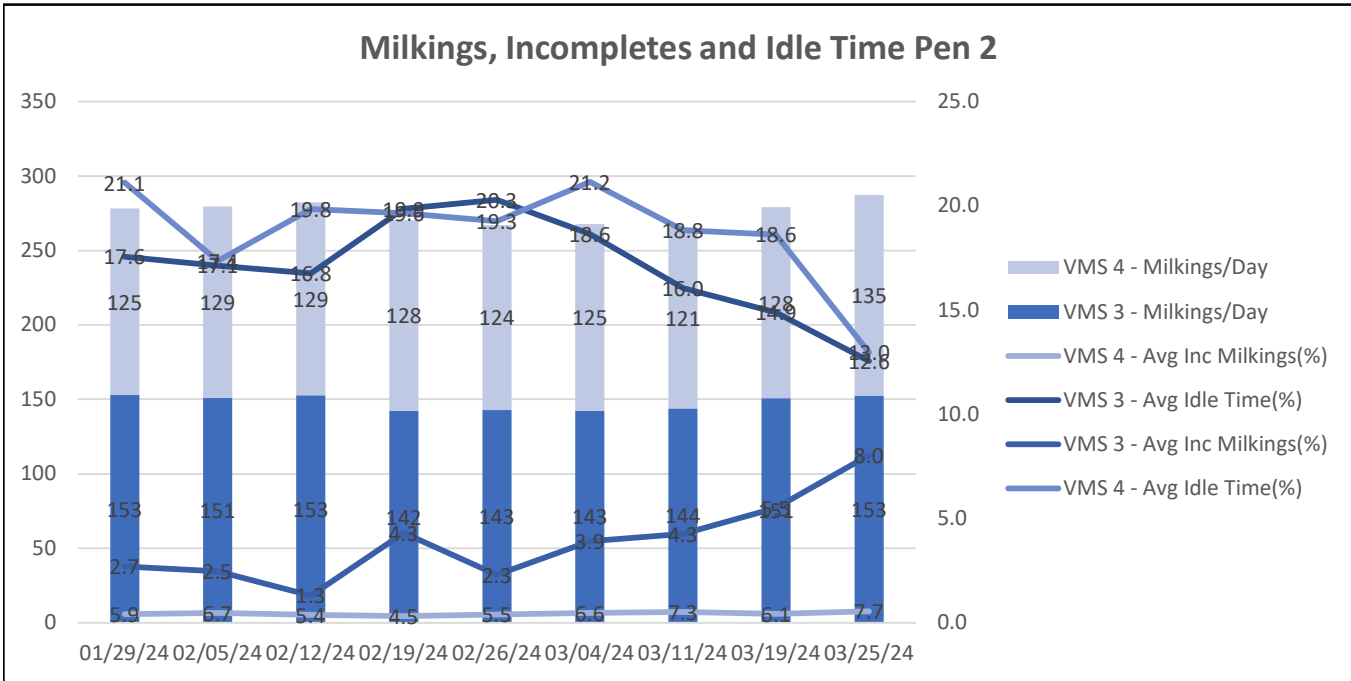

Expected PMR DMI	NA	Low Yield/Milking	1091, 1090, 1084, 618, 1295
Actual PMR DMI	NA	Long Duration	1154, 4381, 1050, 1281, 843
PMR Production	NA	High Incomplete	903, 1269, 1137, 1295
Max/Visit	2.6	Permission Excluded	193, 867
Dispense Rate	0.5		
Last Calibration	1/12/2024