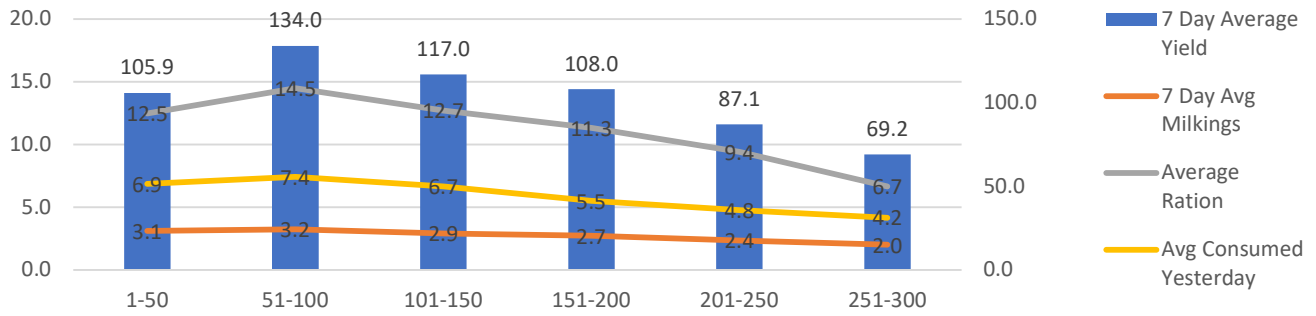

# PEAK PERFORMANCE REPORT

**FARM** Sample Robotic Dairy

**DATE** 3/25/2024

Mature cows 50 to 100 DIM are doing well at 139 lbs and 3.4 milkings.

Pellet intake is starting to go down faster consistent with lower max per visit.

6,000 lbs on VMS 2!

Incompletes are up to 8% on VMS 3. I am guessing this is training new heifers.

Source:Name:kly 032524.xlsx

Lactation Group	Days In Milk	Total Animals	7 Day Avg				
			7 Day Avg Yield	7 Day Avg Milkings	Yield per Milking	Avg Ration	Avg Robot Feed
1	1-50	20	54.1	2.5	21.7	8.9	5.5
1	51-100	2	76.0	2.9	26.9	9.1	6.5
1	101-150	8	89.3	2.7	32.8	10.5	6.9
1	151-200	16	81.5	2.5	32.9	8.7	5.5
1	201-250	9	84.8	2.4	35.1	9.2	5.0
1	251-300	3	69.8	2.0	34.8	6.7	5.4
<b>1 Total</b>		<b>58</b>	<b>72.9</b>	<b>2.5</b>	<b>29.2</b>	<b>9.0</b>	<b>5.6</b>
2+	1-50	22	93.2	3.1	29.7	11.6	5.3
2+	51-100	24	139.7	3.4	41.8	14.6	7.2
2+	101-150	21	122.5	3.0	41.5	13.0	6.0
2+	151-200	36	114.7	2.8	40.3	11.9	5.1
2+	201-250	14	91.2	2.5	36.6	9.9	4.5
2+	251-300	15	70.9	2.0	35.0	6.7	3.3
<b>2+ Total</b>		<b>132</b>	<b>109.4</b>	<b>2.9</b>	<b>38.0</b>	<b>11.7</b>	<b>5.4</b>
<b>Average All Lactations</b>		<b>190</b>	<b>98.3</b>	<b>2.8</b>	<b>35.3</b>	<b>10.9</b>	<b>5.5</b>

### Lact 2+ by DIM Last 60 Days