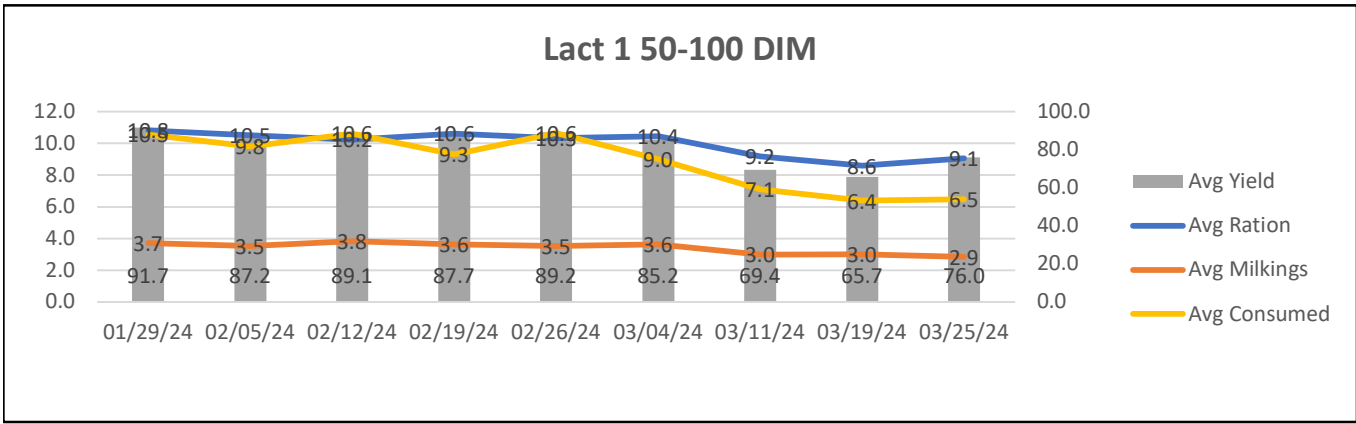

# PEAK PERFORMANCE REPORT

**FARM** Sample Robotic Dairy

**DATE** 3/25/2024

Mature cows 50 to 100 DIM are doing well at 139 lbs and 3.4 milkings.

Pellet intake is starting to go down faster consistent with lower max per visit.

6,000 lbs on VMS 2!

Incompletes are up to 8% on VMS 3. I am guessing this is training new heifers.

Source:Name:kly 032524.xlsx

Lactation Group	Days In Milk	Total Animals	7 Day Avg				
			7 Day Avg Yield	7 Day Avg Milkings	Yield per Milking	Avg Ration	Avg Robot Feed
1	1-50	20	54.1	2.5	21.7	8.9	5.5
1	51-100	2	76.0	2.9	26.9	9.1	6.5
1	101-150	8	89.3	2.7	32.8	10.5	6.9
1	151-200	16	81.5	2.5	32.9	8.7	5.5
1	201-250	9	84.8	2.4	35.1	9.2	5.0
1	251-300	3	69.8	2.0	34.8	6.7	5.4
<b>1 Total</b>		<b>58</b>	<b>72.9</b>	<b>2.5</b>	<b>29.2</b>	<b>9.0</b>	<b>5.6</b>
2+	1-50	22	93.2	3.1	29.7	11.6	5.3
2+	51-100	24	139.7	3.4	41.8	14.6	7.2
2+	101-150	21	122.5	3.0	41.5	13.0	6.0
2+	151-200	36	114.7	2.8	40.3	11.9	5.1
2+	201-250	14	91.2	2.5	36.6	9.9	4.5
2+	251-300	15	70.9	2.0	35.0	6.7	3.3
<b>2+ Total</b>		<b>132</b>	<b>109.4</b>	<b>2.9</b>	<b>38.0</b>	<b>11.7</b>	<b>5.4</b>
<b>Average All Lactations</b>		<b>190</b>	<b>98.3</b>	<b>2.8</b>	<b>35.3</b>	<b>10.9</b>	<b>5.5</b>

### Lact 2+ by DIM Last 60 Days