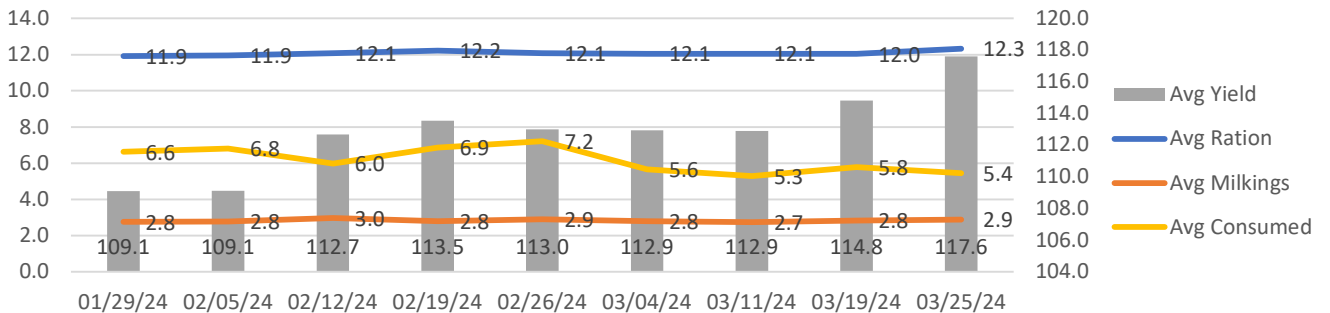

Lact 2+ 100-200